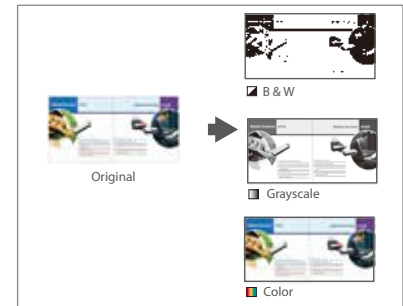

Multi-stream

Scan one image and show 2~3 images in different image modes in one time.