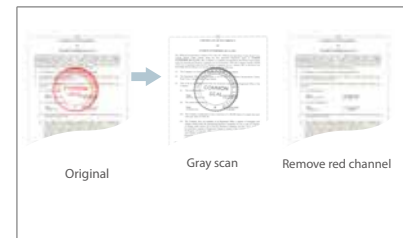

Color Drop Out

Not only R/G/B 3 channel color drop out, but any specific color can be selected as a color filter.