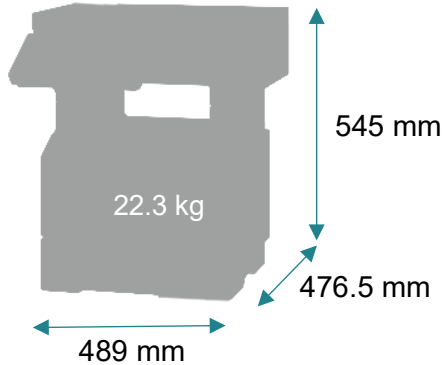

* : Up to 3 stages can be added. (Different types of trays can be combined)

Specifications

Printing	
Display	7-inch (17.8 cm) Colour touch screen
Print Speed: Up to	Black: 47 ppm (A4)
Time to First Page: As fast as	Black: 6 seconds
Print Resolution	Black: 1200 Image Quality, 1200 x 1200 dpi, 2400 Image Quality, 600 x 600 dpi
Memory	2048 MB
Hard Disk	Option available
Copying	
Copy Speed: Up to	Black: 47 ppm (A4)
Time to First Copy: As fast as	Black: 6.1 seconds
Scanning	
Scanner Type / ADF Scan	Flatbed scanner with ADF / DADF (single pass Duplex)
A4/Ltr Duplex Scan Speed: Up to	Black: 94 / 100 ppm / Colour: 60 / 64 ppm
A4/Ltr Simplex Scan Speed: Up to	Black: 47 / 50 ppm / Colour: 30 / 32 ppm
ADF Paper Input Capacity: Up to	100 pages 75 gsm
Faxing	
Modem Speed	ITU T.30, V.34 Half-Duplex, 33.6 Kbps
Supplies	
Toner Cartridge Yields (up to)	25,000-page Ultra High Yield Cartridge
Imaging Unit Estimated Yield: Up to	60000 pages, based on 3 average letter/A4-size pages per print job and ~ 5% coverage
Cartridge(s) Shipping with Product	6,000-page Toner Cartridge
Paper Handling	
Included Paper Handling	550-Sheet Input, 100-Sheet Multipurpose Feeder, Integrated Duplex, 250-Sheet Output Bin
Optional Paper Handling	250-Sheet Tray, 550-Sheet Tray, 550-Sheet Lockable Tray
Paper Input Capacity: Up to	Standard: 650 pages 75 gsm / Maximum: 2300 pages 75 gsm
Paper Output Capacity: Up to	250 pages 75 gsm
Media Types Supported	Card Stock, Envelopes, Paper Labels, Plain Paper, Transparencies
Media Sizes Supported	A6, Oficio, 7 3/4 Envelope, 9 Envelope, JIS-B5, A4, Legal, A5, Letter, Statement, Executive, Universal, DL Envelope, Folio, 10 Envelope
General Information	
Standard Ports	One Internal Card Slot, Rear USB 2.0 Specification Hi-Speed Certified (Type B), Gigabit Ethernet (10/100/1000), Front USB 2.0 Specification Hi-Speed Certified port (Type A), Rear USB 2.0 Specification Hi-Speed Certified Port (Type A)
Wi-Fi	Option available (802.11 a/b/g/n/ac Wireless)
Noise Level: Operating	Print: 55 dBA / Copy: 56 dBA / Scan: 55 dBA
Specified Operating Environment*1	Humidity: 8 to 80%*2 Relative Humidity, Temperature: 10 to 32°C*3 (excluding faults caused by condensation)
Size (mm - H x W x D) / Weight (kg)	545 x 489 x 476.5 mm / 22.3 kg