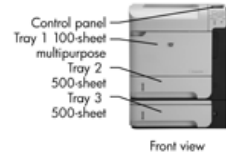

Duty Cycle, Monthly	225,000 pages
Recommended Monthly Volume	3,000 to 15,000 pages
Media Types	Paper (bond, color, letterhead, plain, preprinted, pre-punched, recycled, rough, light), envelopes, labels, cardstock, transparencies, user-defined
Media Sizes, Std	Letter, legal, executive, statement, 8.5 x 13 in, envelopes (No. 10, Monarch)
Media Sizes, Custom	3 x 5 in to 8.5 x 14 in, tray 1; 5.8 x 8.3 in to 8.5 x 14 in, trays 2 and 3
Media Weights	16 to 53 lb, tray 1; 16 to 32 lb, trays 2 and 3
Connectivity, Std	Hi-Speed USB 2.0, 1 EIO slot, 1 external and 2 internal Host USB 2.0-like ports for third-party connection, HP Jetdirect Gigabit Ethernet embedded print server
Connectivity, Opt	HP Jetdirect internal, external and wireless print servers
Memory, Std	128 MB
Memory, Max	640 MB
Energy Star Compliant	Yes
Mac Compatible	Yes
Dimensions (W x D x H)	16.5 x 21.2 x 15.5 in
Weight	62.34 lb
Shipping Dimensions	31.1 x 23.6 x 21.3 in
Shipping Weight	62.3 lb

HP LaserJet P4015 Series (P4015x shown)

Memory map
P4015 • P4015dn • P4015tn • P4015x
640 MB Maximum Usable Memory/1 Slot

Note: Automatic two-sided printing accessory is optional on P4015n and P4015tn

Jetdirect Products

- HP Jetdirect ew2400 (J7951G)
- HP Jetdirect 620n (J7934G)
- HP Jetdirect 635n (J7961G)
- HP Jetdirect en3700 (J7942G)
- HP Jetdirect 630n (J7997G)
- HP Jetdirect en1700 (J7988G)
- HP Jetdirect 690n (J8007G)

Accessories (standard)

- Staple Cartridge (1,000) (Q3216A)
- HP High Performance Serial ATA Hard Disk (J7989G)
- HP 1284B Parallel Card (J7972G)
- HP Universal Print Driver for Windows 4.7 (J7980A/J7981A)
- 500-sheet Input Tray (CB518A)
- 1,500-sheet High-Capacity Input Tray (CB523A)
- 75-sheet Envelope Feeder (CB524A)
- 500-sheet 5-Bin Mailbox (CB520A)
- 500-sheet Stacker (CB521A)
- 500-sheet Stapler/Stacker (CB522A)
- Printer Stand (CB525A)
- Printer Maintenance Kit, 110 Volt (CB388A)
- Printer Maintenance Kit, 220 Volt (CB389A)
- DDR2 DIMM (144-pin x32): 64 MB (CC413A)
- DDR2 DIMM (144-pin x32): 256 MB (CC415A)
- DDR2 DIMM (144-pin x32): 512 MB (CE483A)
- DDR2 DIMM (144-pin x32): 128 MB (CC414A)

Compatible Supplies

- **HP LaserJet Cartridges and Kits**
- HP LaserJet CC364A Black Print Cartridge (CC364A)
- HP LaserJet CC364X Black Print Cartridge (CC364X)

Compatible Paper Products

Top Recommended Papers

HP LaserJet Paper			
8.5 x 11 in	24 lb	500 sheets	HPJ1124
HP LaserJet Paper			
8.5 x 14 in	24 lb	500 sheets	HPJ1424

HP Everyday Papers

HP Premium Choice Laser Paper			
8.5 x 11 in	32 lb	500 sheets	HPU1132
HP LaserJet Paper			
8.5 x 11 in	24 lb	500 sheets	HPJ1124
8.5 x 11 in	24 lb	2,500 sheets (5 reams)	HPJ115RC
HP All-in-One Printing Paper			
8.5 x 11 in	22 lb	500 sheets	HPT1122
8.5 x 11 in	22 lb	500 sheets	HPT115
HP All-in-One Printing Paper Grab N' Stow™ Carton			
8.5 x 11 in	22 lb	1,200 sheets	INP207050
HP Printing Paper			
8.5 x 11 in	22 lb	5,000 sheets (10 reams)	HPP1122C
8.5 x 11 in	22 lb	500 sheets	HPP1122R
HP Multipurpose Paper			
8.5 x 11 in	20 lb	500 sheets	HPM1120R