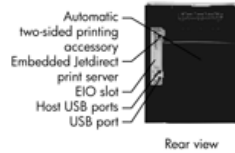

Duty Cycle, Monthly	225,000 pages
Recommended Monthly Volume	3,000 to 15,000 pages
Media Types	Paper (bond, color, letterhead, plain, preprinted, pre-punched, recycled, rough, light), envelopes, labels, cardstock, transparencies, user-defined
Media Sizes, Std	Letter, legal, executive, statement, 8.5 x 13 in, envelopes (No. 10, Monarch)
Media Sizes, Custom	3 x 5 in to 8.5 x 14 in, tray 1; 5.8 x 8.3 in to 8.5 x 14 in, trays 2 and 3
Media Weights	16 to 53 lb, tray 1; 16 to 32 lb, trays 2 and 3
Connectivity, Std	Hi-Speed USB 2.0, 1 EIO slot, 1 external and 2 internal Host USB 2.0-like ports for third-party connection, HP Jetdirect Gigabit Ethernet embedded print server
Connectivity, Opt	HP Jetdirect internal, external and wireless print servers
Memory, Std	128 MB
Memory, Max	640 MB
Energy Star Compliant	Yes
Mac Compatible	Yes
Dimensions (W x D x H)	16.5 x 21.2 x 15.5 in
Weight	62.34 lb
Shipping Dimensions	31.1 x 23.6 x 21.3 in
Shipping Weight	62.3 lb

HP LaserJet P4015 Series (P4015x shown)

Memory map
P4015 • P4015dn • P4015tn • P4015x
640 MB Maximum Usable Memory/1 Slot

Note: Automatic two-sided printing accessory is optional on P4015n and P4015tn

Jetdirect Products

- HP Jetdirect ew2400 (J7951G)
- HP Jetdirect 620n (J7934G)
- HP Jetdirect 635n (J7961G)
- HP Jetdirect en3700 (J7942G)
- HP Jetdirect 630n (J7997G)
- HP Jetdirect en1700 (J7988G)
- HP Jetdirect 690n (J8007G)

Accessories (standard)

- Staple Cartridge (1,000) (Q3216A)
- HP High Performance Serial ATA Hard Disk (J7989G)
- HP 1284B Parallel Card (J7972G)
- HP Universal Print Driver for Windows 4.7 (J7980A/J7981A)
- 500-sheet Input Tray (CB518A)
- 1,500-sheet High-Capacity Input Tray (CB523A)
- 75-sheet Envelope Feeder (CB524A)
- 500-sheet 5-Bin Mailbox (CB520A)
- 500-sheet Stacker (CB521A)
- 500-sheet Stapler/Stacker (CB522A)
- Printer Stand (CB525A)
- Printer Maintenance Kit, 110 Volt (CB388A)
- Printer Maintenance Kit, 220 Volt (CB389A)
- DDR2 DIMM (144-pin x32): 64 MB (CC413A)
- DDR2 DIMM (144-pin x32): 256 MB (CC415A)
- DDR2 DIMM (144-pin x32): 512 MB (CE483A)
- DDR2 DIMM (144-pin x32): 128 MB (CC414A)

Compatible Supplies

- **HP LaserJet Cartridges and Kits**
- HP LaserJet CC364A Black Print Cartridge (CC364A)
- HP LaserJet CC364X Black Print Cartridge (CC364X)

Compatible Paper Products

Top Recommended Papers

HP LaserJet Paper			
8.5 x 11 in	24 lb	500 sheets	HPJ1124
HP LaserJet Paper			
8.5 x 14 in	24 lb	500 sheets	HPJ1424

HP Everyday Papers

HP Premium Choice Laser Paper			
8.5 x 11 in	32 lb	500 sheets	HPU1132
HP LaserJet Paper			
8.5 x 11 in	24 lb	500 sheets	HPJ1124
8.5 x 11 in	24 lb	2,500 sheets (5 reams)	HPJ115RC
HP All-in-One Printing Paper			
8.5 x 11 in	22 lb	500 sheets	HPT1122
8.5 x 11 in	22 lb	500 sheets	HPT115
HP All-in-One Printing Paper Grab N' Stow™ Carton			
8.5 x 11 in	22 lb	1,200 sheets	INP207050
HP Printing Paper			
8.5 x 11 in	22 lb	5,000 sheets (10 reams)	HPP1122C
8.5 x 11 in	22 lb	500 sheets	HPP1122R
HP Multipurpose Paper			
8.5 x 11 in	20 lb	500 sheets	HPM1120R